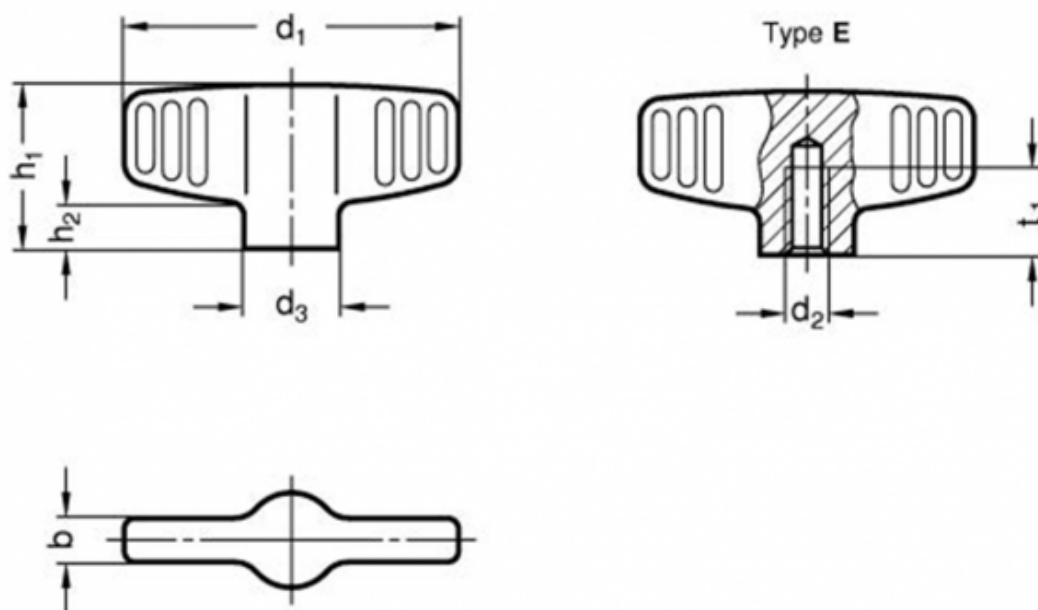

Article number: 2083458M10EMT

Description: E+G Wing nuts GN 834-58-M10-E-MT

## Measures

b	= 7
d1	= 58
d2	= M10
d3	= 16
h1	= 26.5
h2	= 7
t1	= 13
Weight in (g)	= 70